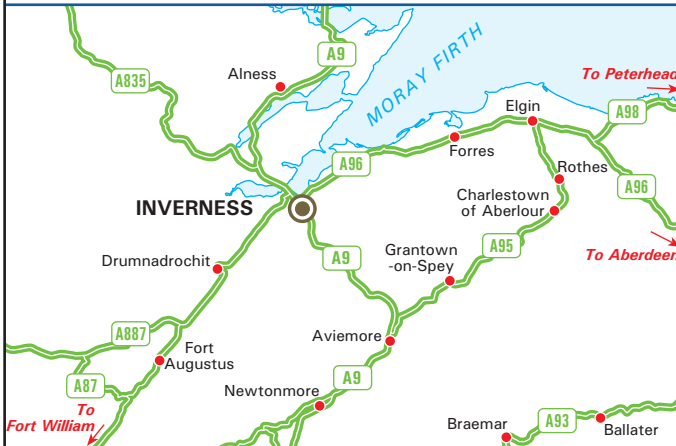

RESOURCES FOR LIFE

**Fairways House
Fairways Business Park
Inverness
IV2 6AA
T: 01463 259700**

From the North 🚗

- Cross Kessock Bridge and at Longman Roundabout take the second exit remaining on the A9 (signed Aberdeen & Perth).
- Take second exit on left (signed Culloden Battlefield) and turn left at the traffic lights onto the B9006 (signposted for City Centre).
- Follow the road down to the roundabout and take second exit onto the B8082, Sir Walter Scott Drive.
- Continue ahead over two roundabouts, then at the next roundabout take the first exit into Fairways Business Park.
- Take the second left turn where you will find us situated.

From the South 🚗

- As you come into Inverness on A9 (passing under flyover bridge) take B8082 exit on left (signed Raigmore Hospital, Hilton and Culduthel).
- Continue ahead over three roundabouts, then at the next roundabout take the first exit into Fairways Business Park.
- Take the second left turn where you will find us situated.