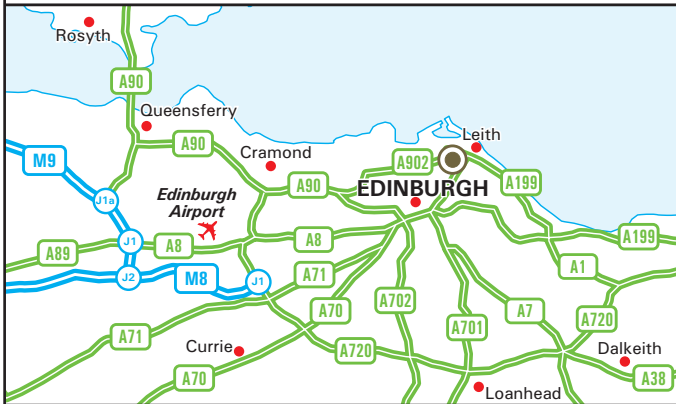

CHANGeworks

RESOURCES FOR LIFE

1 Head Office
36 Newhaven Road
Edinburgh
EH6 5PY
T: 0131 555 4010
F: 0131 555 2768

2 **1 Carmichael Place**
Edinburgh
EH6 5PH

From M8 

- Leave the M8 at junction 1 (signed City Bypass & A720).
- Join the A720 heading north.
- At the Gogar Roundabout, turn right onto the A8 (Glasgow Road).
- Turn left onto A902 (Maybury Road).
- Continue straight over roundabout.
- At Barnton Junction turn right onto A90 Queensferry Road. Join A902 (Telford Road). Pass the Western General Hospital on right.
- At next roundabout turn right onto A902 (Ferry Road).
- Continue ahead at the junction with the A903.
- At the second set of traffic lights turn right onto Newhaven Road.
- Pass over the river bridge and continue for 150 metres.
- We are situated on the left hand side.

By Train 

- Edinburgh Waverley Station is served by trains from Glasgow Queen Street, Newcastle Central Station and London Kings Cross.
- Taxis are available outside the station.
- For further train service information, please telephone the National Rail Enquiry Line on 08457 48 49 50, or visit www.nationalrail.co.uk

By Bus 

- The no. 11 comes up Pilrig St from the town centre (bus stop is just before junction of Bonnington Rd and Newhaven Rd/Pilrig St) and down Newhaven Rd from Ferry Rd (bus stop right outside Changeworks).
- The no. 11 can be caught from Princes Street or St Andrew's Square in the city centre.